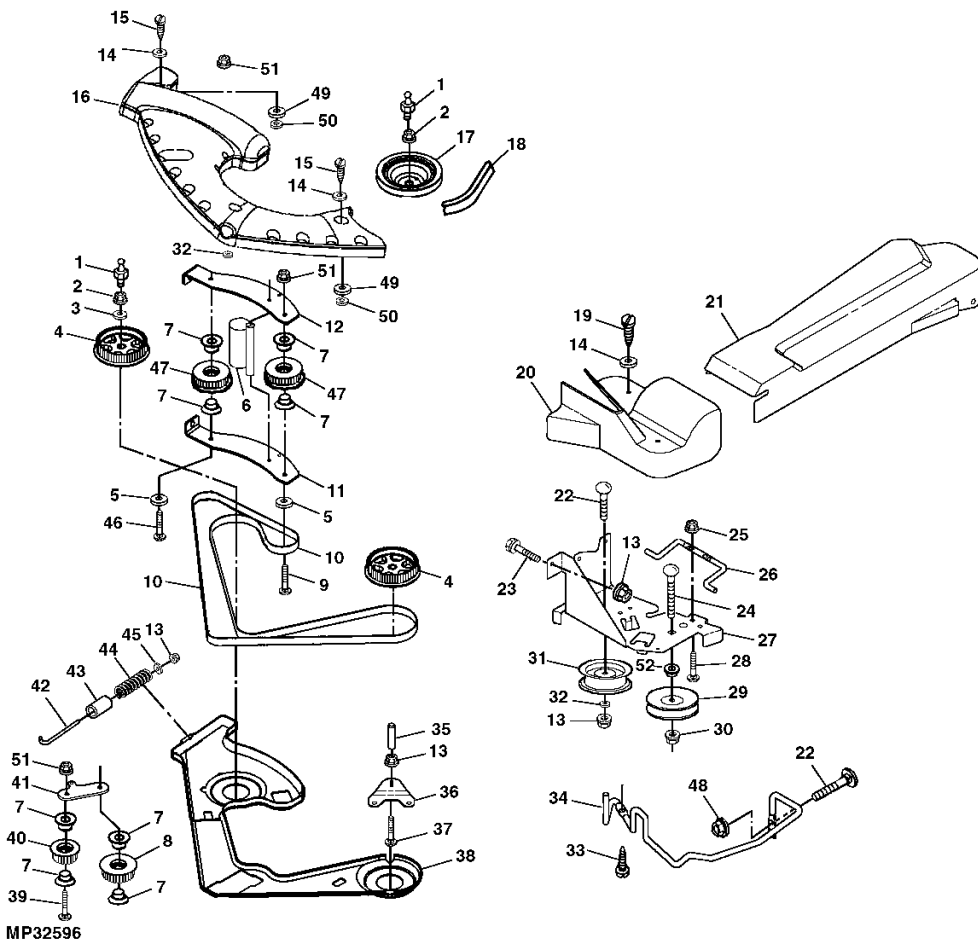

John Deere - Parts Catalog
Printer Friendly Page

[Close Window](#)

Catalog: 2730 | Grid: 0 | Section: 85 | Page: 63
Catalog Name: LTR155 and LTR166 Lawn Tractors
Page Name: Belts and Sheaves (42" / 1.07 M) (020001 -)

MP32596

key	PART NO.	PART NAME	QTY	SERIAL NO.	REMARKS
1	JD7849	Lubrication Fitting	2		
2	M131983	Nut	2		ORDER M153583
	M153583	Nut	2		
3	M133945	Washer	1		
4	AM129938	Drive Sprocket	2		Z = 47, (B)
5	M84309	Retainer	2		(B)
6	AM128571	Guide	1		SECONDARY BELT
7	M136264	Bushing	8		
8	AM125956	Chain Sprocket	1		Z = 29
9	03M7258	Bolt	1		M8 X 70 (B)
key	PART NO.	PART NAME	QTY	SERIAL NO.	REMARKS
10	M150718	Synchronous Belt	1		(B) SECONDARY, (SUB FOR M133858)
11	M136113	Arm	1		LOWER IDLER
12	M142724	Arm	1		UPPER IDLER (INCLUDES M139896 LABEL)
13	14M7298	Flange Nut	7		M8
14	24M7139	Washer	5		6.400 X 18 X 1.600 mm
15	37M7090	Screw	3		M6 X 16
16	Shield	1		(A) UPPER
17	M141964	Pulley	1		(SUB FOR M137642)
18	M136298	V-Belt	1		PRIMARY (LTR155)

M152630 V-Belt 1 PRIMARY (LTR166) (SUB FOR M136297)

key	PART NO.	PART NAME	QTY	SERIAL NO.	REMARKS
19	37M7089	Screw	3	020000-030000	M6 X 12
	37M7089	Screw	2	030001-	M6 X 12
20	M142340	Cover	1	020000-030000	FIXED PRIMARY BELT, (S UB M143698 AND M142312)
	M143698	Cover	1	030001-	FIXED PRIMARY BELT
21	M142595	Shield	1		PRIMARY BELT
22	03M7216	Bolt	1		M8 X 50
23	19M7866	Screw	3		M8 X 20
24	03M7194	Bolt	1		M10 X 40
25	14M7397	Lock Nut	2	020001-030000	M6
	14M7397	Lock Nut	1	030001-	M6

key	PART NO.	PART NAME	QTY	SERIAL NO.	REMARKS
26	M142312	Plate	1	020000-030000	(ALSO ORDER M143698) (SUB FOR M141663)
	M142312	Rod	1	030001-	
27	M141584	Bracket	1		IDLER MOUNT
28	03M7222	Bolt	2	020000-030000	M6 X 20
	03M7222	Bolt	1	030001-	M6 X 20
29	AM118447	Pulley With Dampener	1		
30	14M7296	Flange Nut	1		M10
31	AM124346	Idler	1		
32	24M7298	Washer	1		8.400 X 25 X 2 mm
	24M7298	Washer	1		8.400 X 25 X 2 mm (B)